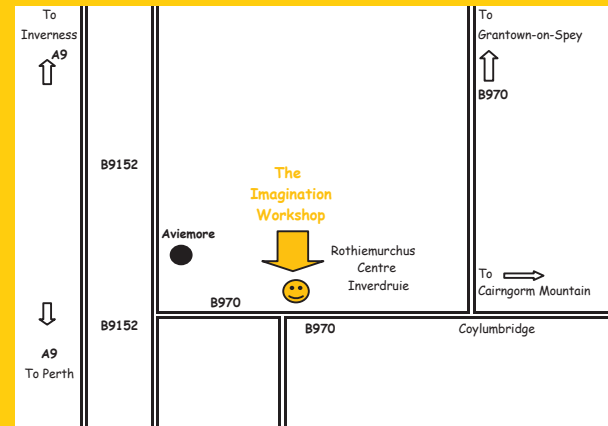

Open all year round, our bright and welcoming shop and studio space is packed with brilliant ideas and a great range of craft materials.

Children and adults can drop in and create their own amazing masterpieces.

The range is huge and includes:

- make a clock
- paint a bird house, jewellery box, mirror or photo frame
- design a t-shirt
- decopatch a pet – we have reindeer, seals, cats, dogs and much, much more!

Our friendly staff are always on hand to offer help and support so whether you are 2 or 102, you can paint, decopatch and glitter to your hearts content!

Craft parties, school and group visits to The Imagination Workshop are fantastic fun. We can tailor parties to your requirements; why not give us a call for a chat?

the imagination workshop
arts and crafts for everyone

How to find us

Inverdrue, by Rothiemurchus Centre,
Aviemore, PH22 1QH Tel. 01479 812 111
www.theimaginationworkshop.co.uk
aviemore@theimaginationworkshop.co.uk